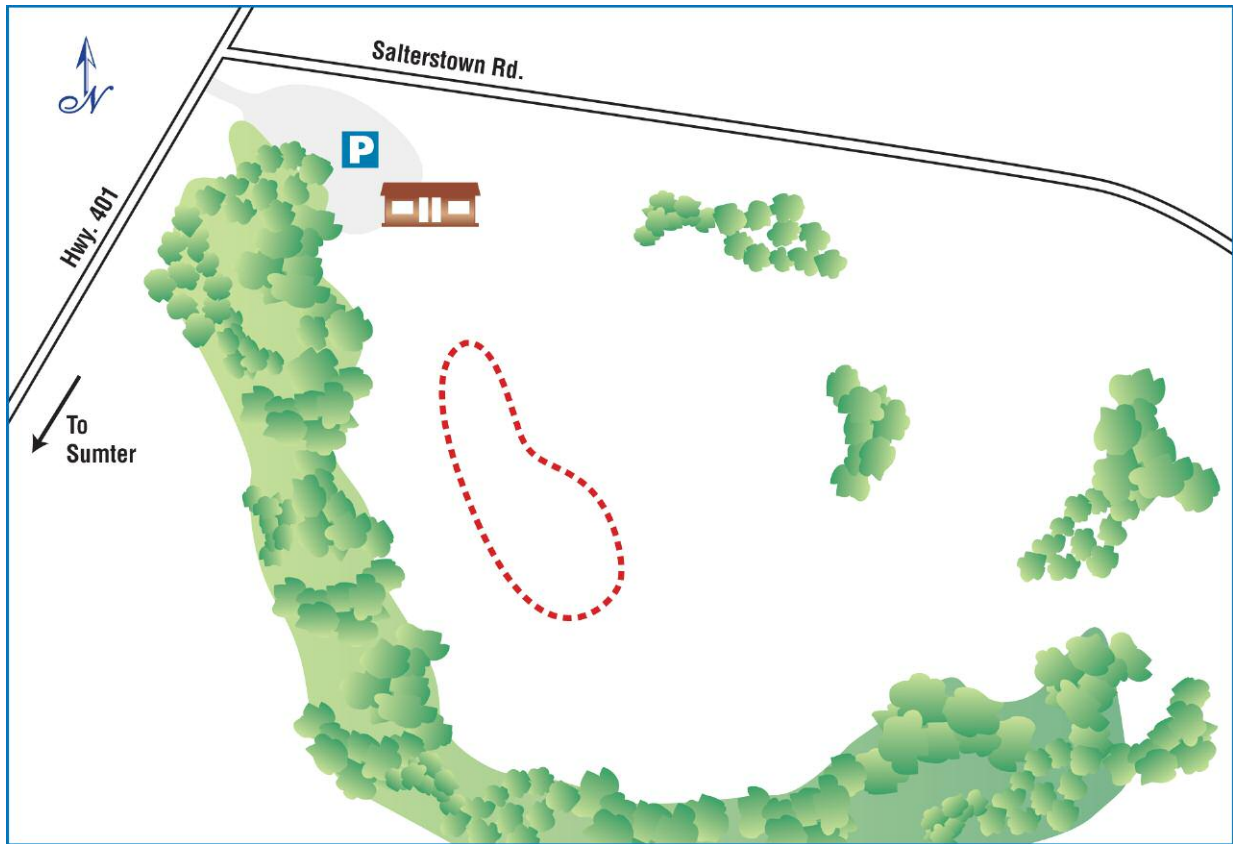

Salterstown Park

Highway 401 (Oswego Rd.) and Salterstown Rd.
Park hours are dawn to dusk.