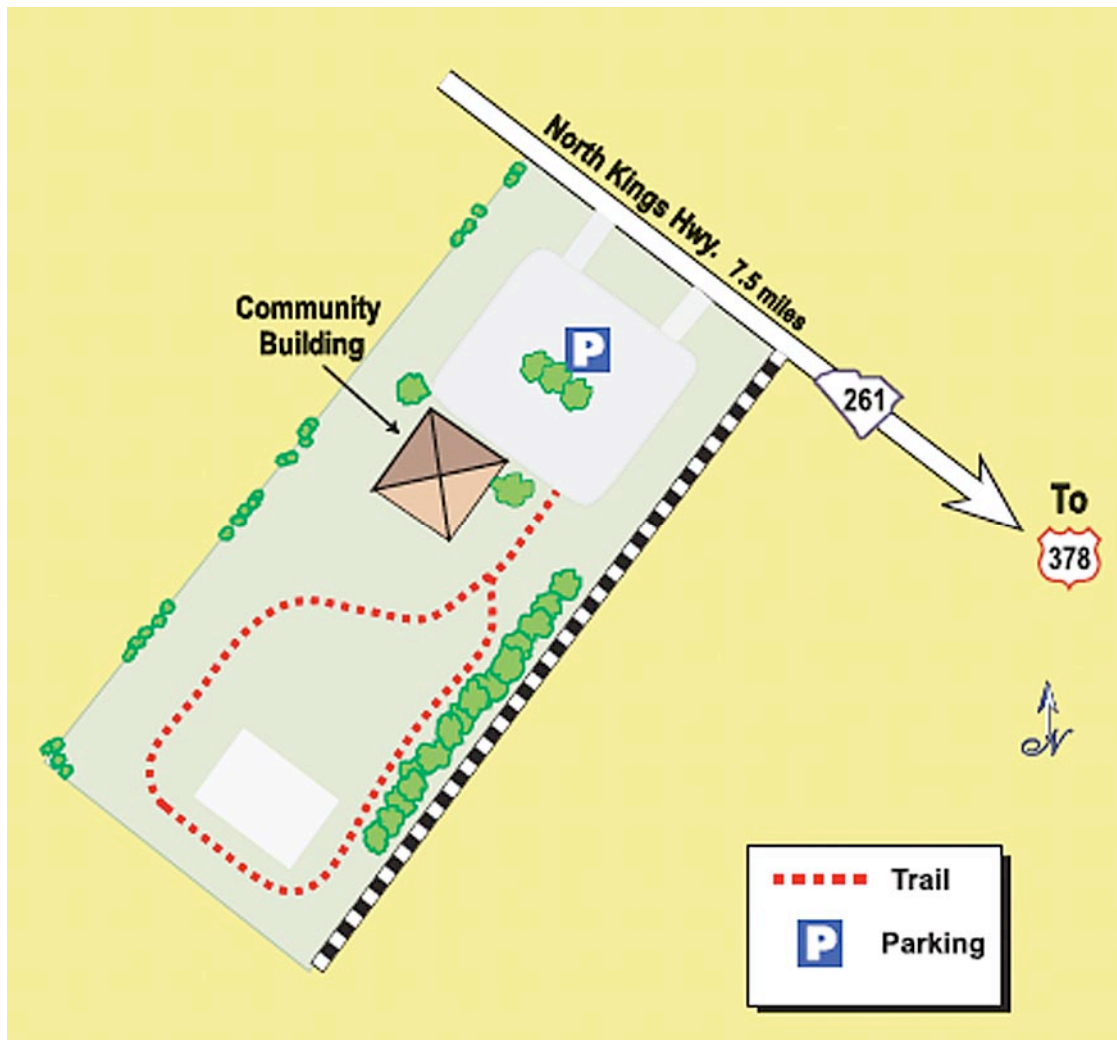

# Rembert-Rafting Creek Community Center Greater Township Community Track

4050 Highway 261 North  
803-432-3188

The asphalt walking track is open daily from dawn to dusk.  
7.8 laps is one mile.